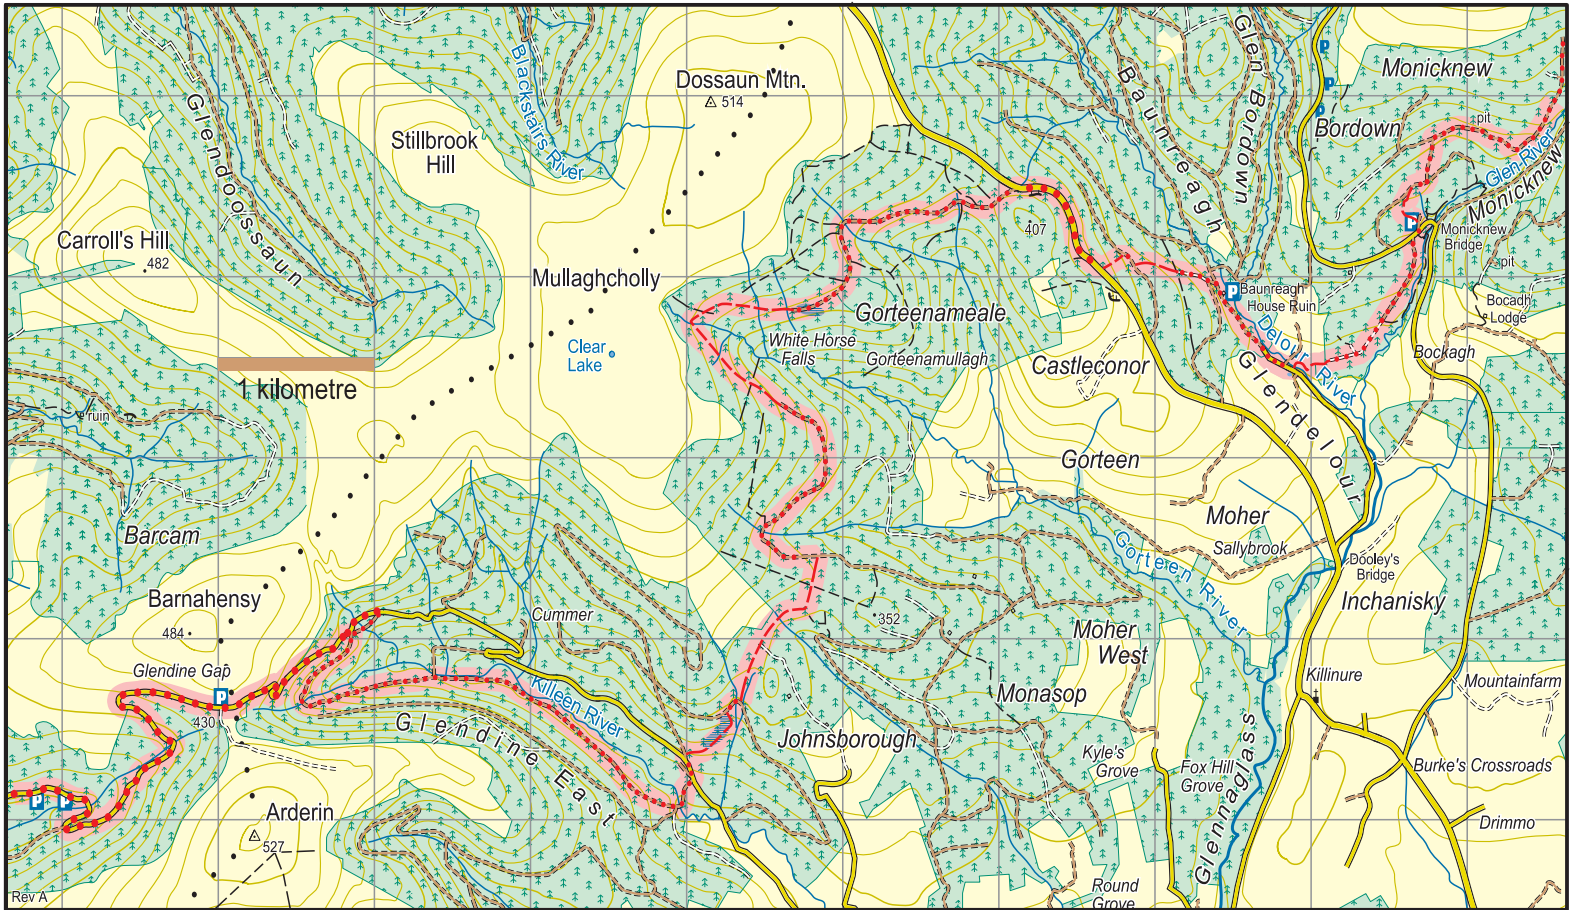

# Slieve Bloom Way : Map 3A Monicknew to Glendine

	National Road
	Main Road
	Minor Road
	Forest/ Dirt Road
	Track
	Rough Path/ No path
	Major power line
	Railway
	County boundary
	Cliff - impassable/small
	Forest - conifer/deciduous
	Car Park
	Church

The National Trails Office encourages trail users to apply the Leave No Trace principles:

1. Plan ahead and prepare
2. Be considerate of others
3. Respect farm animals and wildlife
4. Travel and camp on durable ground
5. Leave what you find
6. Dispose of waste properly
7. Minimise the affects of fire

This map is made available from the National Trails Office/ Irish Sports Council, produced by EastWest mapping. The map is intended for personal use only and should not be modified, republished or transmitted in any form without the permission of the National Trails Office. The representation of a track or path on this map does not indicate a right of way. The map includes Ordnance Survey Ireland data made available for display under Ordnance Survey Ireland Permit No. 8658. © Ordnance Survey Ireland/ Government of Ireland.